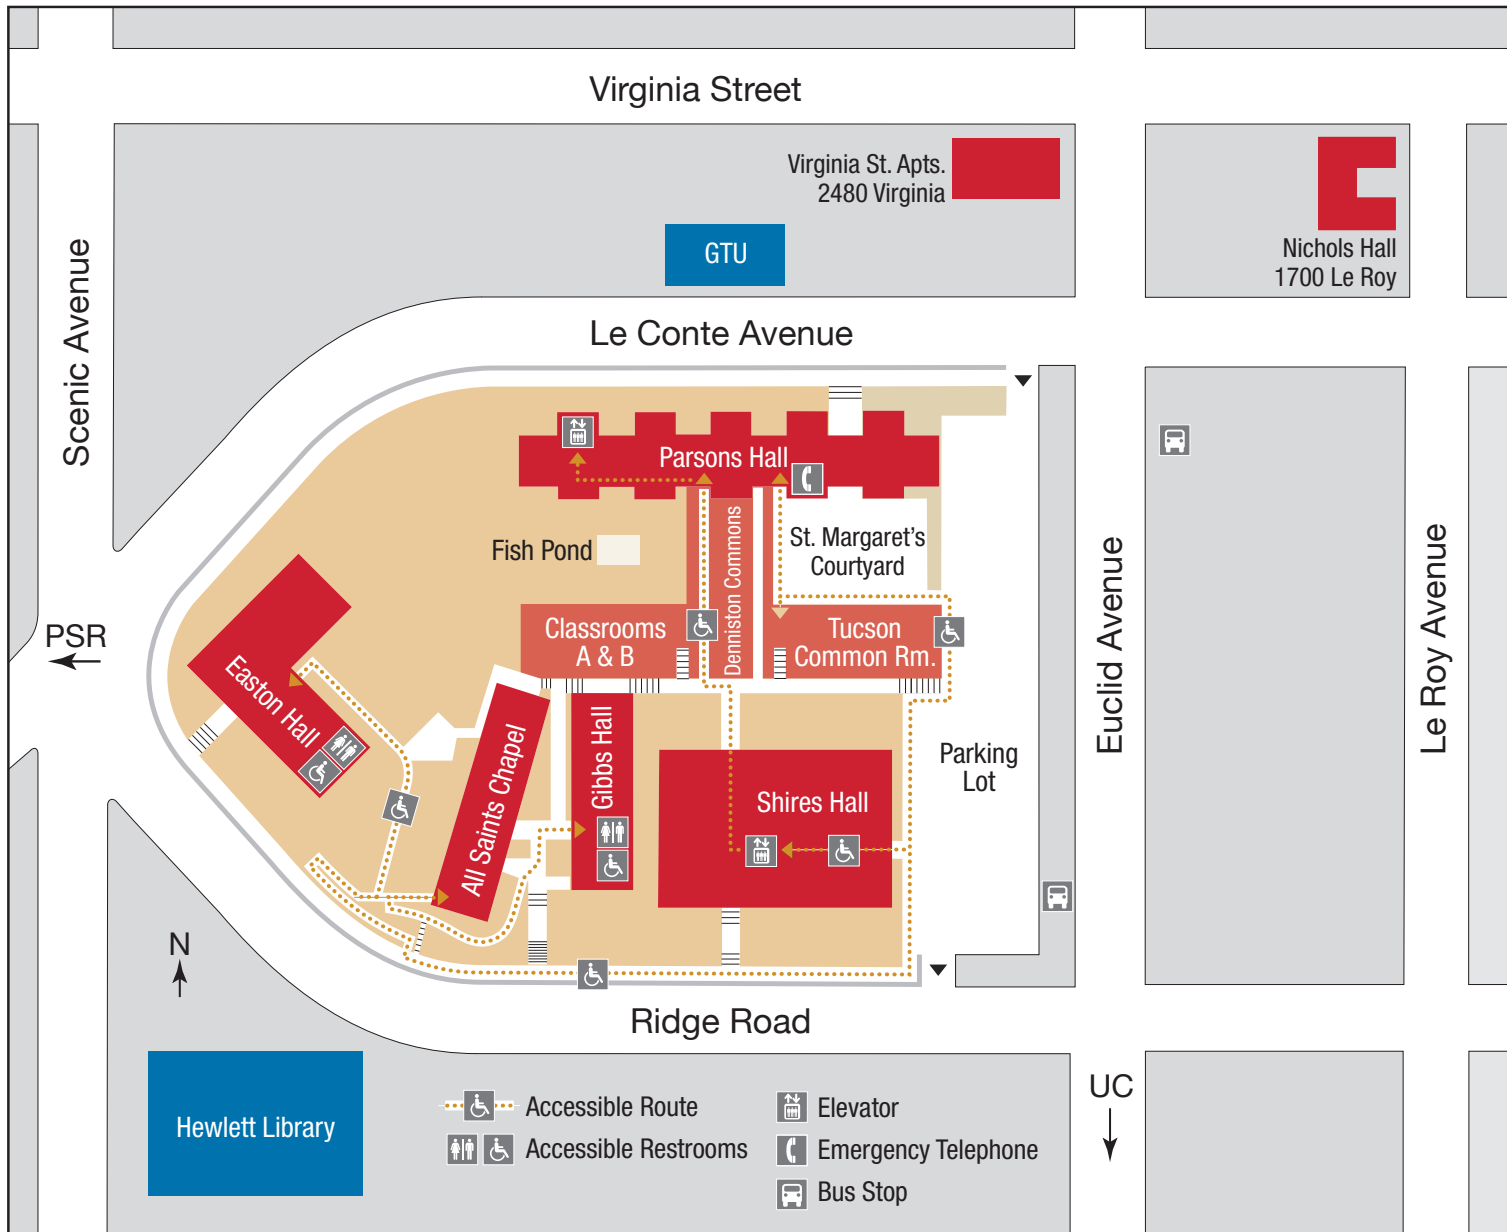

Church Divinity School of the Pacific

2451 Ridge Road, Berkeley, California 94709-1211

- All Saints Chapel**
- Classrooms A & B**
- Dennison Commons**
- Easton Hall**
Guest Rooms
Meeting Rooms
Easton Hall
Conference Center
Human Resources
- Gibbs Hall**
Guest Rooms
Classroom C
- Nichols Hall**
Student Apartments
- Parsons Hall**
Student Rooms
- Shires Hall**
Administration
Classrooms
Faculty Offices
Reception
School for Deacons
- Tuscon Common Room**
Commuter Lounge
- Virginia Street**
Student Apartments
- GTU**
GTU Admissions
Financial Aid
(CDSP, GTU, PSR)
- Hewlett Library**
Library
GTU Administration,
Finance